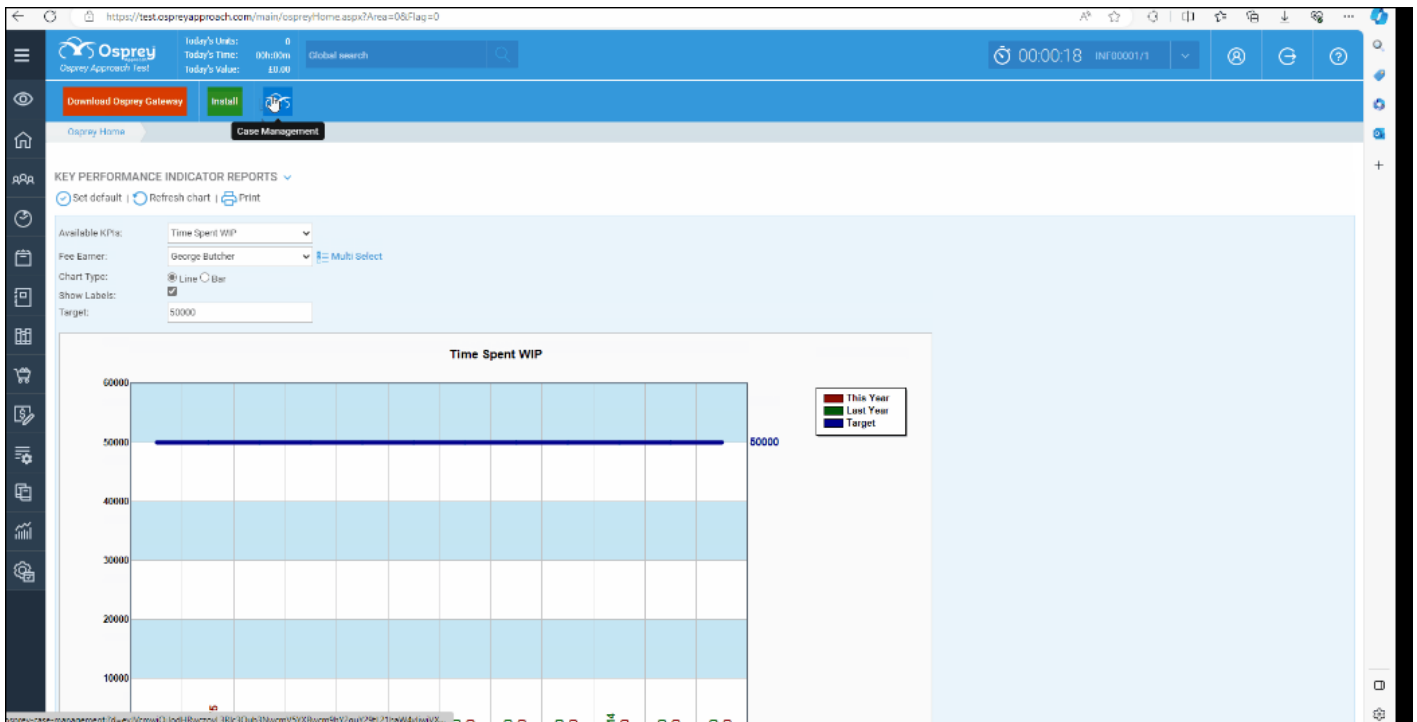

Osprey Approach: Use Single Sign-On Functionality

This help guide was last updated on
Jul 1st, 2024

The latest version is always online at
<https://support.ospreyapproach.com/?p=34513>

Our single sign on feature ensures that you don't have to sign into Osprey each time you open it. This guide will show you how to use this

Single sign on ensures you don't have to sign into Osprey each time you open the software. This can be used to navigate seamlessly between the browser and the apps.

Single sign on will be enabled automatically in your site. To use it, first click on the "Focus on" menu.